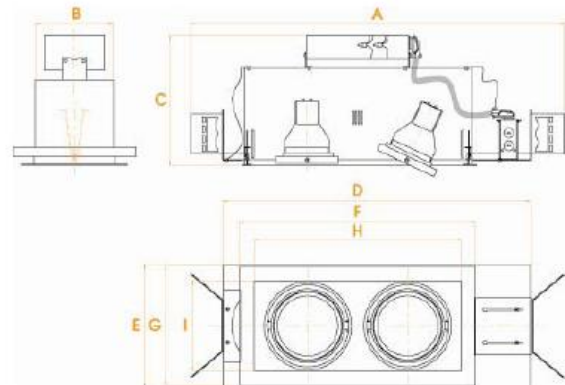

ECO-LITE

Specialty Lighting Products

33 Rockland Park Ave, Tappan, NY 10983

Tel. 800-345-9652 Fax 845-365-9777

www.eco-lite.com

Product No. EL-JMGP382-LED

CATALOG INFORMATION

MODEL	LAMP	LAMPS	FINISH*
MG	P38 – PAR38	2 – 2-Linear	BB – Black Trim / Black Gimbal / Black Interior SB – Silver Trim / Black Gimbal / Black Interior WB – White Trim / Black Gimbal / Black Interior

Ordering Instructions	MODEL	LAMP	# LAMPS	-	FINISH
Example:	MG	P38	2	-	BB

* Custom Silver and White Gimbal / Interior available (consult factory)

DIMENSIONS

HOUSING			HOUSING FRAME		TRIM		APERTURE		CUT-OUT	
L	W	H	L	W	L	W	L	W	L	W
A	B	C	D	E	F	G	H	I		
25-7/8"	6-3/4"	9"	21-3/8"	8-1/2"	16-3/8"	8-1/4"	14-3/8"	6-1/4"	15-7/8"	6-7/8"

DESCRIPTION

- New Construction 2-Light Linear recessed fixture comprised of separate housing and trim. Trim design allows use in ceilings up to 2" thick. No IC, must maintain 3" clearance from any insulation on all sides.

HOUSING:

3/4" overlap flanges combined with "pull-tight" torsion springs allows forgiveness in minor dry wall cutting errors.

MOUNTING:

Designed to be installed with overlap flange trim. Universal mounting brackets allow the use of conduit, HB or FB bar stock, or "C" channel bars. Consult factory for possible use in timeless "mud-in" installations.

AIMING:

Vertical: Inner Ring 40° - Outer Ring 45°
Rotation: 358°

LAMPING:

Use (2) PAR38, 120V 150W maximum per lamp. (Lamp not included).

LISTING:

UL & CUL Listed.