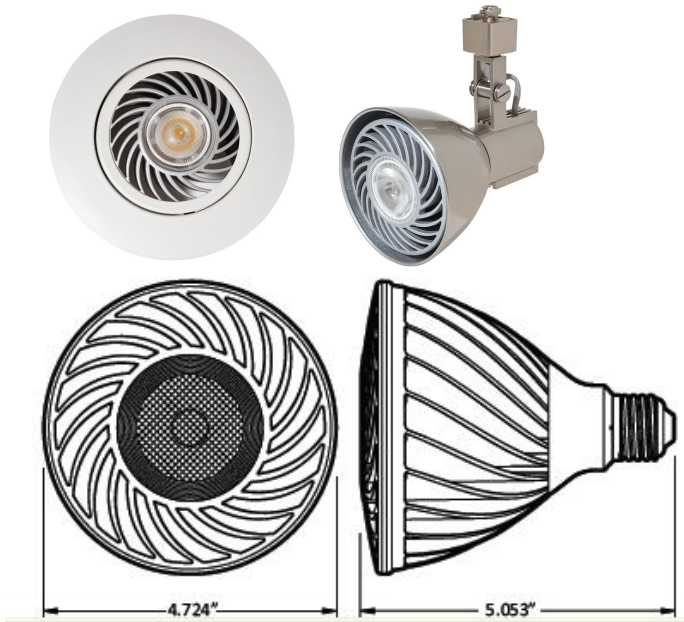

DESCRIPTION

- New Construction 2-Light Linear recessed fixture comprised of separate housing and trim. Trim design allows use in ceilings up to 2" thick. No IC, must maintain 3" clearance from any insulation on all sides.

HOUSING:

3/4" overlap flanges combined with "pull-tight" torsion springs allows forgiveness in minor dry wall cutting errors.

MOUNTING:

Designed to be installed with overlap flange trim. Universal mounting brackets allow the use of conduit, HB or FB bar stock, or "C" channel bars. Consult factory for possible use in timeless "mud-in" installations.

AIMING:

Vertical: Inner Ring 40° - Outer Ring 45°
Rotation: 358°

LAMPING:

Use (2) PAR38, 120V 150W maximum per lamp. (Lamp not included).

LISTING:

UL & CUL Listed.

ECO-LITE

Specialty Lighting Products

33 Rockland Park Ave, Tappan, NY 10983
Tel. 800-345-9652 Fax 845-365-9777
www.eco-lite.com

PAR 38 LED SPIRAL, Available in 3K, 4K, and 5K

Equivalent Source	
Standard	Up to 90W Halogen
High Output	Up to 120W Halogen
L70 lumen depreciation design criteria = 50,000 hours	
Early Submission ENERGY STAR Life = 25,000 hours ²	
Housing	Painted
Socket	E26 Edison base (US) E27 (Europe)
Beam Spread	10°, 15°, 25°, 40°
Spot, Narrow Flood, Flood	
Operating Temperature	-20°C to +40°C
MOL	5.05", 129mm
Voltage	120 & 230 VAC
Weight	1.54lbs., 700g
Power Factor	≥.77
Warranty	5 year limited
Standards	UL1993, File: E320663