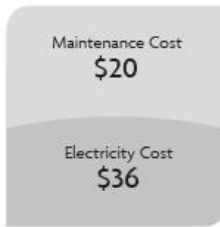

33 Rockland Park Ave, Tappan, NY 10983
 Tel. 800-345-9652 Fax 845-365-9777
www.eco-lite.com

PAR 38 LED SPIRAL, Available in 3K, 4K, and 5K

Equivalent Source	
Standard	Up to 90W Halogen
High Output	Up to 120W Halogen
L70 lumen depreciation design criteria = 50,000 hours	
Early Submission ENERGY STAR Life = 25,000 hours ²	
Housing	Painted
Socket	E26 Edison base (US) E27 (Europe)
Beam Spread	10°, 15°, 25°, 40°
Spot, Narrow Flood, Flood	
Operating Temperature	-20°C to +40°C
MOL	5.05", 129mm
Voltage	120 & 230 VAC
Weight	1.54lbs., 700g
Power Factor	≥.77
Warranty	5 year limited
Standards	UL1993, File: E320663

ANNUAL OVERALL SAVINGS²

Standard Halogen

PAR38

² Savings based on 4,000 annual hours of operation, \$0.10 average cost per KWH. ³ \$40/hr. cost of labor and 15 minutes maintenance time to change lamp.

PAR38 Lifetime Savings: \$610