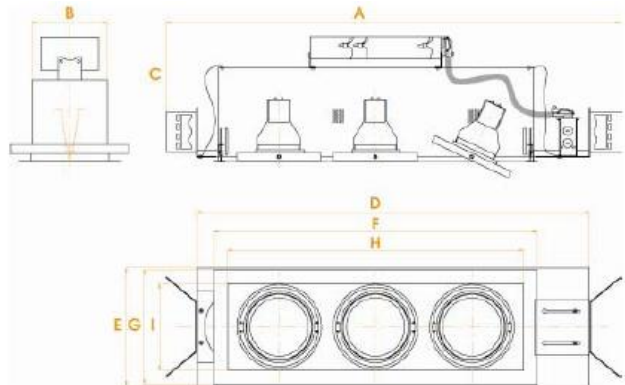

ECO-LITE

Specialty Lighting Products

33 Rockland Park Ave, Tappan, NY 10983

Tel. 800-345-9652 Fax 845-365-9777

www.eco-lite.com

Product No. EL-JMGP383-LED

CATALOG INFORMATION

MODEL	LAMP	LAMPS	FINISH*
MG	P38 – PAR38	3 – 3-Linear	BB – Black Trim / Black Gimbal / Black Interior SB – Silver Trim / Black Gimbal / Black Interior WB – White Trim / Black Gimbal / Black Interior

Ordering Instructions	MODEL	LAMP	# LAMPS	-	FINISH
Example:	MG	P38	3	-	BB

* Custom Silver and White Gimbal / Interior available (consult factory)

DIMENSIONS

HOUSING			HOUSING FRAME		TRIM		APERTURE		CUT-OUT	
L	W	H	L	W	L	W	L	W	L	W
A	B	C	D	E	F	G	H	I		
32-5/8"	6-3/4"	9"	28-1/4"	8-1/2"	23-1/4"	8-1/4"	21-1/4"	6-1/4"	22-3/4"	6-7/8"

DESCRIPTION

- New Construction 3-Light Linear recessed fixture comprised of separate housing and trim. Trim design allows use in ceilings up to 2" thick. No IC, must maintain 3" clearance from any insulation on all sides.

HOUSING:

3/4" overlap flanges combined with "pull-tight" torsion springs allows forgiveness in minor dry wall cutting errors.

MOUNTING:

Designed to be installed with overlap flange trim. Universal mounting brackets allow the use of conduit, HB or FB bar stock, or "C" channel bars. Consult factory for possible use in trimless "mud-in" installations.

AIMING:

Vertical: Inner Ring 40° - Outer Ring 45°
Rotation: 358°

LAMPING:

Use (3) PAR38, 120V 150W maximum per lamp. (Lamp not included).

LISTING:

UL & CUL Listed.