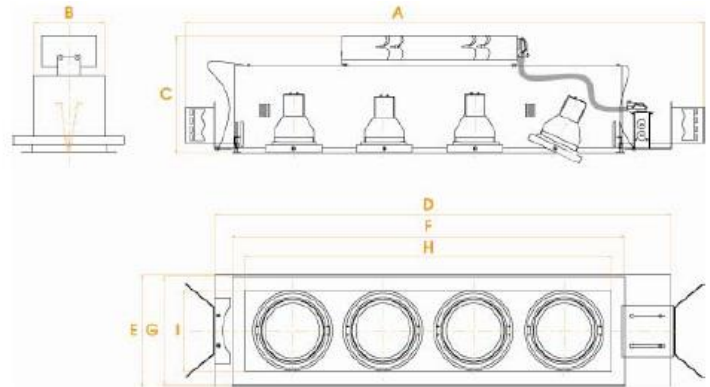

ECO-LITE

Specialty Lighting Products

33 Rockland Park Ave, Tappan, NY 10983

Tel. 800-345-9652 Fax 845-365-9777

www.eco-lite.com

Product No. EL-JMGP384-LED

CATALOG INFORMATION

MODEL	LAMP	LAMPS	FINISH*
MG	P38 – PAR38	4 – 4-Linear	BB – Black Trim / Black Gimbal / Black Interior SB – Silver Trim / Black Gimbal / Black Interior WB – White Trim / Black Gimbal / Black Interior

Ordering Instructions	MODEL	LAMP	# LAMPS	-	FINISH
Example:	MG	P38	4	-	BB

* Custom Silver and White Gimbal / Interior available (consult factory)

DIMENSIONS

HOUSING			HOUSING FRAME		TRIM		APERTURE		CUT-OUT	
L	W	H	L	W	L	W	L	W	L	W
A	B	C	D	E	F	G	H	I		
39-3/4"	6-3/4"	9"	35-1/8"	8-1/2"	30-1/4"	8-1/4"	28-1/4"	6-1/4"	29-3/4"	6-7/8"

DESCRIPTION

- New Construction 4-Light Linear recessed fixture comprised of separate housing and trim. Trim design allows use in ceilings up to 2" thick. No IC, must maintain 3" clearance from any insulation on all sides.

HOUSING:

3/4" overlap flanges combined with "pull-tight" torsion springs allows forgiveness in minor dry wall cutting errors.

MOUNTING:

Designed to be installed with overlap flange trim. Universal mounting brackets allow the use of conduit, HB or FB bar stock, or "C" channel bars. Consult factory for possible use in trimless "mud-in" installations.

AIMING:

Vertical: Inner Ring 40° - Outer Ring 45°
Rotation: 358°

LAMPING:

Use (4) PAR38, 120V 150W maximum per lamp. (Lamp not included).

LISTING:

UL & CUL Listed.