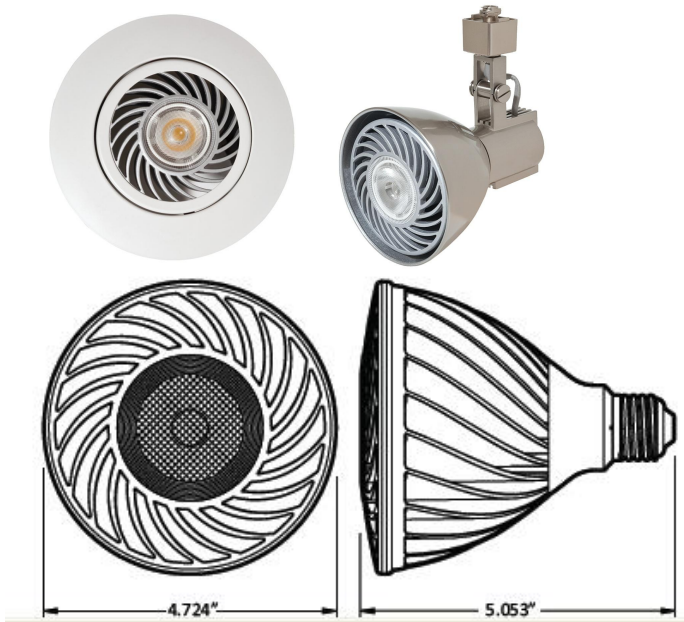

DESCRIPTION

- New Construction 4-Light Linear recessed fixture comprised of separate housing and trim. Trim design allows use in ceilings up to 2" thick. No IC, must maintain 3" clearance from any insulation on all sides.

HOUSING:

3/4" overlap flanges combined with "pull-tight" torsion springs allows forgiveness in minor dry wall cutting errors.

MOUNTING:

Designed to be installed with overlap flange trim. Universal mounting brackets allow the use of conduit, HB or FB bar stock, or "C" channel bars. Consult factory for possible use in trimless "mud-in" installations.

AIMING:

Vertical: Inner Ring 40° - Outer Ring 45°
Rotation: 358°

LAMPING:

Use (4) PAR38, 120V 150W maximum per lamp. (Lamp not included).

LISTING:

UL & CUL Listed.

ECO-LITE

Specialty Lighting Products

33 Rockland Park Ave, Tappan, NY 10983
Tel. 800-345-9652 Fax 845-365-9777
www.eco-lite.com

PAR 38 LED SPIRAL, Available in 3K, 4K, and 5K

Equivalent Source	
Standard	Up to 90W Halogen
High Output	Up to 120W Halogen
L70 lumen depreciation design criteria = 50,000 hours	
Early Submission ENERGY STAR Life = 25,000 hours ²	
Housing	Painted
Socket	E26 Edison base (US) E27 (Europe)
Beam Spread	10°, 15°, 25°, 40°
Spot, Narrow Flood, Flood	
Operating Temperature	-20°C to +40°C
MOL	5.05", 129mm
Voltage	120 & 230 VAC
Weight	1.54lbs., 700g
Power Factor	≥.77
Warranty	5 year limited
Standards	UL1993, File: E320663