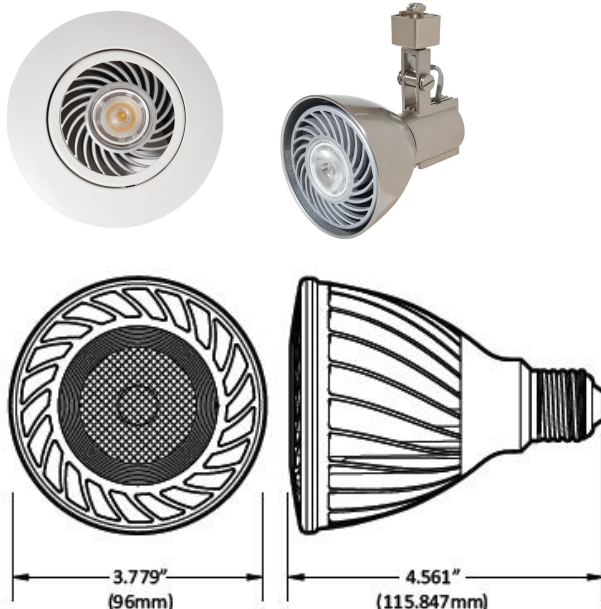

ECO-LITE

Specialty Lighting Products

33 Rockland Park Ave, Tappan, NY 10983

Tel. 800-345-9652 Fax 845-365-9777

www.eco-lite.com

PAR 30 LED SPIRAL, Available in 3K, 4K, and 5K

Equivalent Source

Standard Up to 75W Halogen

High Output Up to 90W Halogen

L70 lumen depreciation

design criteria = 50,000 hours

Early Submission

ENERGY STAR Life = 25,000 hours²

Housing Painted

Socket E26 Edison base (US)

E27 (Europe)

Beam Spread 15°, 25°, 40°

Spot, Narrow Flood, Flood

Operating Temperature -20°C to +40°C

MOL 4.56", 115.847mm

Voltage 120 & 230 VAC

Weight .099lbs., 450g

Power Factor ≥70

Warranty 5 year limited

Standards UL1993, File: E320663

ANNUAL OVERALL SAVINGS²

Standard Halogen

PAR30

² Savings based on 4,000 annual hours of operation, $0.10 average cost per KWH. ³ $40/hr. cost of labor and 15 minutes maintenance time to change lamp.

PAR30 Lifetime Savings: $533

FEATURES

- Dimmable to 5% of light on most dimmers.³
- Up to three unique beam distributions for application flexibility.
- Suitable for wet locations.
- 15/18 Watts – 80% more efficient than comparable 75/90 Watt Halogen lamp.
- Maintenance free operation, lasts up to 16 times longer than conventional lighting.
- Superior thermal management allows for product usage in enclosed luminaires.
- Centralized optical package provides high quality point source beam versus pixilated designs.
- RoHS compliant – contains no mercury or lead.

DIMMER CAPABILITIES

Make	Model
Ace	34050, 3027596
Cooper	9536AD
Leviton	6633-PL, 6684, 6631, IPI06-1LX
Lutron	S-600PR-WH, DV-600PR-WH, TG-600PR-WH, AY600P, Q600P, GL600, CN-600PHW, DV-603PG, S-600, S-600P, LG-600P, D-600PH, TT-300NLH, TG-603PG, HW/LP-RPM-4A-120, HW/LP-RPM-4U-120, QSG-6D, SZ-6ND, HW/LP-RPM-4A-120, HW/LP-RPM-4U-120, HxD-6ND, QSG-6D, PHPM-WBX w/DVF-103P, PHPM-PA w/QSG-6D
Legrand	DrRD4W