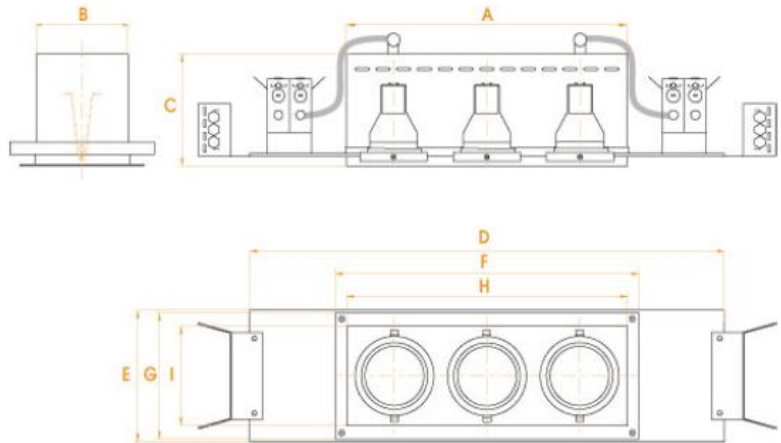

ECO-LITE

Specialty Lighting Products

33 Rockland Park Ave, Tappan, NY 10983

Tel. 800-345-9652 Fax 845-365-9777

www.eco-lite.com

Product No. EL-JMYP303-LED

CATALOG INFORMATION

MODEL	LAMP	LAMPS	FINISH*
MY	P30 – PAR30	3 – 3-Linear	BB – Black Trim / Black Gimbal / Black Interior SB – Silver Trim / Black Gimbal / Black Interior WB – White Trim / Black Gimbal / Black Interior

DIMENSIONS

HOUSING			HOUSING FRAME		TRIM		APERTURE		CUT-OUT	
L	W	H	L	W	L	W	L	W	L	W
A	B	C	D	E	F	G	H	I		
35-1/8"	6-3/8"	7-1/8"	27-3/4"	8"	21"	5-1/8"	19-1/4"	6-3/8"	19-5/8"	6-3/4"

DESCRIPTION

- New Construction 3-Light Linear yoke-mounted recessed fixture comprised of separate housing and trim. Trim design allows use in ceilings up to 2" thick. No IC, must maintain 3" clearance from any insulation on all sides.

HOUSING:

3/4" overlap flanges combined with "pull-tight" torsion springs allows forgiveness in minor dry wall cutting errors.

MOUNTING:

Designed to be installed with overlap flange trim. Universal mounting brackets allow the use of conduit, HB or FB bar stock, or "C" channel bars. May be used as trimless for "mud in" installation.

AIMING:

Vertical: Inner Ring 40° - Outer Ring 45°
Rotation: 358°

LAMPING:

Use (3) PAR30, 120V 75W maximum per lamp. (Lamp not included).

LISTING:

UL & CUL Listed.