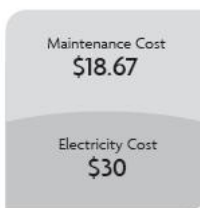

L70 lumen depreciation

design criteria = 50,000 hours

Early Submission

ENERGY STAR Life = 25,000 hours²

Housing Painted

Socket E26 Edison base (US)

E27 (Europe)

Beam Spread 15°, 25°, 40°

ANNUAL OVERALL SAVINGS²

Standard Halogen

PAR30

² Savings based on 4,000 annual hours of operation, \$0.10 average cost per KWH. ³ \$40/hr. cost of labor and 15 minutes maintenance time to change lamp.

PAR30 Lifetime Savings: \$533