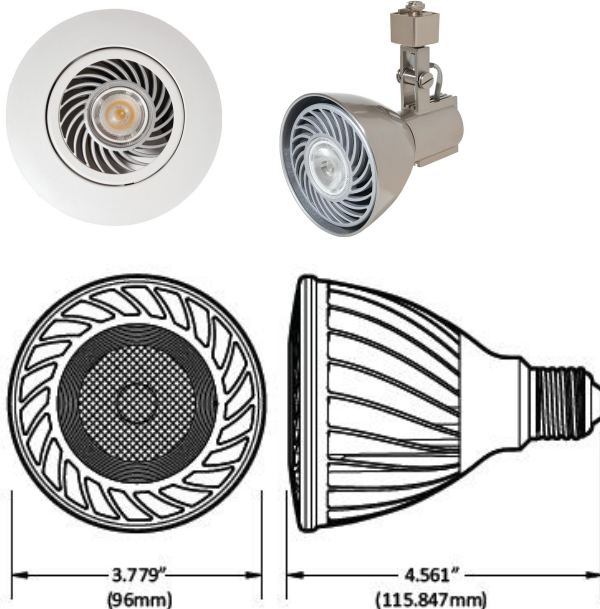

DIMENSIONS

HOUSING			HOUSING FRAME		TRIM		APERTURE		CUT-OUT	
L	W	H	L	W	L	W	L	W	L	W
A	B	C	D	E	F	G	H	I		
29-1/4"	6-3/8"	7-1/8"	21-7/8"	8"	15-1/8"	5-1/8"	13-3/8"	6-3/8"	13-7/8"	6-3/4"

DESCRIPTION

- New Construction 2-Light Linear yoke-mounted recessed fixture comprised of separate housing and trim. Trim design allows use in ceilings up to 2" thick. No IC, must maintain 3" clearance from any insulation on all sides.

HOUSING:

3/4" overlap flanges combined with "pull-tight" torsion springs allows forgiveness in minor dry wall cutting errors.

MOUNTING:

Designed to be installed with overlap flange trim. Universal mounting brackets allow the use of conduit, HB or FB bar stock, or "C" channel bars. May be used as trimless for "mud in" installation.

AIMING:

Vertical: Inner Ring 40° - Outer Ring 45°
Rotation: 358°

LAMPING:

Use (2) PAR30, 120V 75W maximum per lamp. (Lamp not included).

LISTING:

UL & CUL Listed.

ECO-LITE

Specialty Lighting Products

33 Rockland Park Ave, Tappan, NY 10983
 Tel. 800-345-9652 Fax 845-365-9777
www.eco-lite.com

PAR 30 LED SPIRAL, Available in 3K, 4K, and 5K

Equivalent Source	
Standard	Up to 75W Halogen
High Output	Up to 90W Halogen
L70 lumen depreciation design criteria = 50,000 hours	
Early Submission ENERGY STAR Life = 25,000 hours ²	
Housing	Painted
Socket	E26 Edison base (US) E27 (Europe)
Beam Spread	15°, 25°, 40°
Spot, Narrow Flood, Flood	
Operating Temperature	-20°C to +40°C
MOL	4.56", 115.847mm
Voltage	120 & 230 VAC
Weight	.099lbs., 450g
Power Factor	≥.70
Warranty	5 year limited
Standards	UL1993, File: E320663