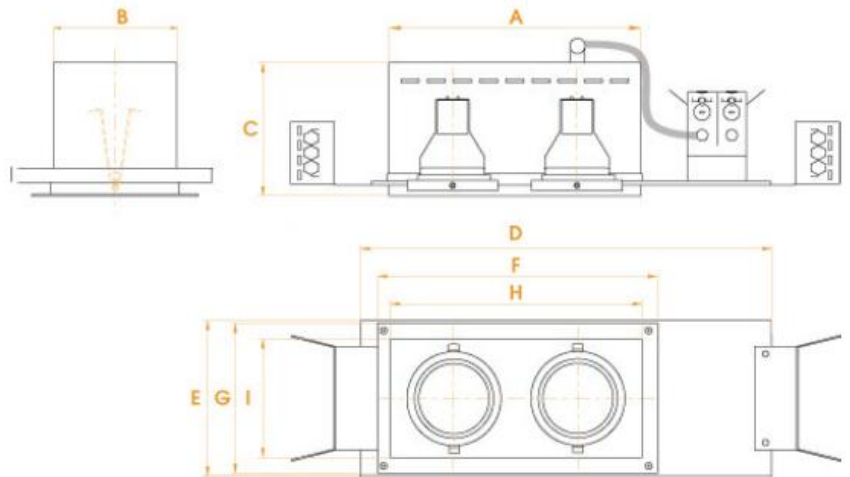

ECO-LITE

Specialty Lighting Products

33 Rockland Park Ave, Tappan, NY 10983

Tel. 800-345-9652 Fax 845-365-9777

www.eco-lite.com

Product No. EL-JMYP302-LED

CATALOG INFORMATION

MODEL	LAMP	LAMPS	FINISH*
MY	P30 – PAR30	2 – 2-Linear	BB – Black Trim / Black Gimbal / Black Interior SB – Silver Trim / Black Gimbal / Black Interior WB – White Trim / Black Gimbal / Black Interior

DIMENSIONS

HOUSING			HOUSING FRAME		TRIM		APERTURE		CUT-OUT	
L	W	H	L	W	L	W	L	W	L	W
A	B	C	D	E	F	G	H	I		
29-1/4"	6-3/8"	7-1/8"	21-7/8"	8"	15-1/8"	5-1/8"	13-3/8"	6-3/8"	13-7/8"	6-3/4"

DESCRIPTION

- New Construction 2-Light Linear yoke-mounted recessed fixture comprised of separate housing and trim. Trim design allows use in ceilings up to 2" thick. No IC, must maintain 3" clearance from any insulation on all sides.

HOUSING:

3/4" overlap flanges combined with "pull-tight" torsion springs allows forgiveness in minor dry wall cutting errors.

MOUNTING:

Designed to be installed with overlap flange trim. Universal mounting brackets allow the use of conduit, HB or FB bar stock, or "C" channel bars. May be used as trimless for "mud in" installation.

AIMING:

Vertical: Inner Ring 40° - Outer Ring 45°
Rotation: 358°

LAMPING:

Use (2) PAR30, 120V 75W maximum per lamp. (Lamp not included).

LISTING:

UL & CUL Listed.