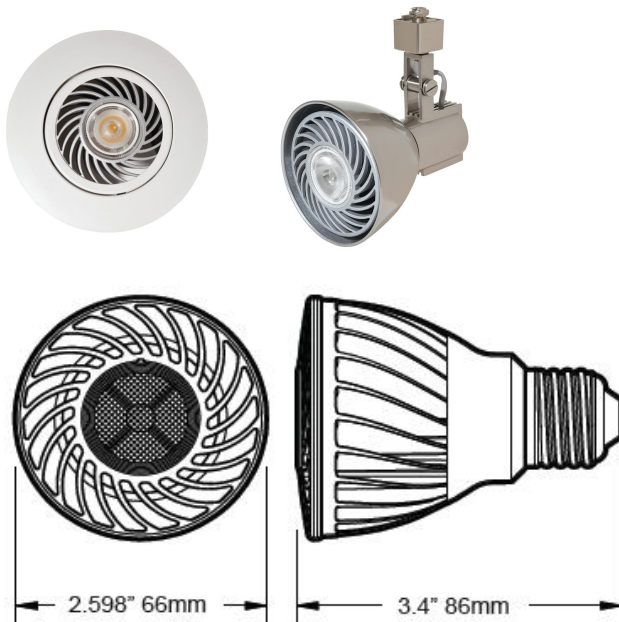

DESCRIPTION

- New Construction 3-Light Linear recessed fixture comprised of separate housing and trim. Trim design allows use in ceilings up to 2" thick. No IC, must maintain 3" clearance from any insulation on all sides.

HOUSING:

3/4" overlap flanges combined with "pull-tight" torsion springs allows forgiveness in minor dry wall cutting errors.

MOUNTING:

Designed to be installed with overlap flange trim. Universal mounting brackets allow the use of conduit, HB or FB bar stock, or "C" channel bars. Consult factory for possible use in trimless "mud-in" installations.

AIMING:

Vertical: Inner Ring 40° - Outer Ring 45°
Rotation: 358°

LAMPING:

Use (3) PAR20, 120V 50W maximum per lamp. (Lamp not included).

LISTING:

UL & CUL Listed.

ECO-LITE

Specialty Lighting Products

33 Rockland Park Ave, Tappan, NY 10983
 Tel. 800-345-9652 Fax 845-365-9777
www.eco-lite.com

PAR 20 LED SPIRAL, Available in 3K, 4K, and 5K

Equivalent Source	
Standard	Up to 50W Halogen
L70 lumen depreciation design criteria = 50,000 hours	
Early Submission ENERGY STAR Life = 25,000 hours ²	
Housing	Painted
Socket	E26 Edison base (US) E27 (Europe)
Beam Spread	25°, 40°
Narrow Flood, Flood	
Operating Temperature	-20°C to +40°C
MOL	3.4", 86mm
Voltage	120 & 230 VAC
Weight	.33lbs., 150g
Power Factor	≥.90
Warranty	5 year limited
Standards	UL1993, File: E320663