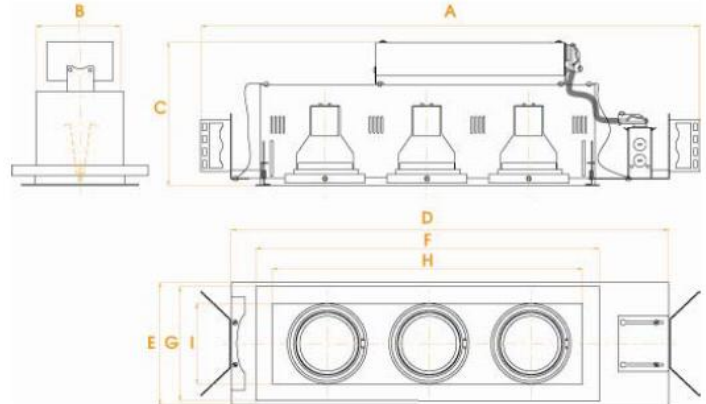

ECO-LITE

Specialty Lighting Products

33 Rockland Park Ave, Tappan, NY 10983

Tel. 800-345-9652 Fax 845-365-9777

www.eco-lite.com

Product No. EL-JMGP203-LED

DIMENSIONS

HOUSING			HOUSING FRAME		TRIM		APERTURE		CUT-OUT	
L	W	H	L	W	L	W	L	W	L	W
A	B	C	D	E	F	G	H	I		
27"	5"	7-3/4"	23-3/4"	6-5/8"	18-7/8"	6-3/8"	16-7/8"	4-3/8"	18-1/4"	5-1/8"

DESCRIPTION

- New Construction 3-Light Linear recessed fixture comprised of separate housing and trim. Trim design allows use in ceilings up to 2" thick. No IC, must maintain 3" clearance from any insulation on all sides.

HOUSING:

3/4" overlap flanges combined with "pull-tight" torsion springs allows forgiveness in minor dry wall cutting errors.

MOUNTING:

Designed to be installed with overlap flange trim. Universal mounting brackets allow the use of conduit, HB or FB bar stock, or "C" channel bars. Consult factory for possible use in trimless "mud-in" installations.