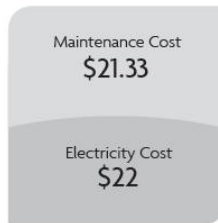

33 Rockland Park Ave, Tappan, NY 10983
 Tel. 800-345-9652 Fax 845-365-9777
www.eco-lite.com

PAR 20 LED SPIRAL, Available in 3K, 4K, and 5K

Equivalent Source	
Standard	Up to 50W Halogen
L70 lumen depreciation design criteria = 50,000 hours	
Early Submission ENERGY STAR Life = 25,000 hours ²	
Housing	Painted
Socket	E26 Edison base (US) E27 (Europe)
Beam Spread	25°, 40°
Narrow Flood, Flood	
Operating Temperature	-20°C to +40°C
MOL	3.4", 86mm
Voltage	120 & 230 VAC
Weight	.33lbs., 150g
Power Factor	≥.90
Warranty	5 year limited
Standards	UL1993, File: E320663

ANNUAL OVERALL SAVINGS²

Standard Halogen

PAR20

² Savings based on 4,000 annual hours of operation, \$0.10 average cost per KWH. ³ \$40/hr. cost of labor and 15 minutes maintenance time to change lamp.

PAR20 Lifetime Savings: \$501