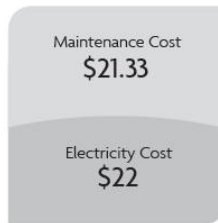

Specialty Lighting Products

33 Rockland Park Ave, Tappan, NY 10983
 Tel. 800-345-9652 Fax 845-365-9777
www.eco-lite.com

PAR 20 LED SPIRAL, Available in 3K, 4K, and 5K

Equivalent Source	
Standard	Up to 50W Halogen
L70 lumen depreciation design criteria = 50,000 hours	
Early Submission ENERGY STAR Life = 25,000 hours ²	
Housing	Painted
Socket	E26 Edison base (US) E27 (Europe)
Beam Spread	25°, 40°
Narrow Flood, Flood	
Operating Temperature	-20°C to +40°C
MOL	3.4", 86mm
Voltage	120 & 230 VAC
Weight	.33lbs., 150g
Power Factor	≥.90
Warranty	5 year limited
Standards	UL1993, File: E320663

ANNUAL OVERALL SAVINGS²

Standard Halogen

PAR20

² Savings based on 4,000 annual hours of operation, \$0.10 average cost per KWH. ³ \$40/hr. cost of labor and 15 minutes maintenance time to change lamp.

PAR20 Lifetime Savings: \$501