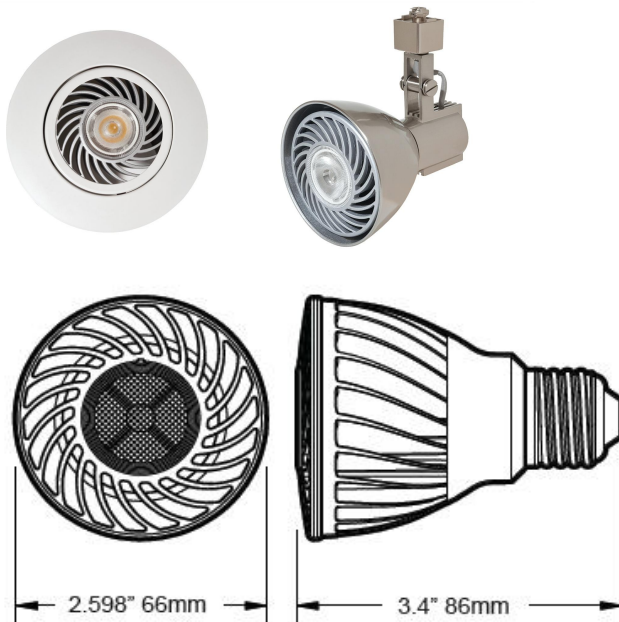

DESCRIPTION

- New Construction 2-Light Linear recessed fixture comprised of separate housing and trim. Trim design allows use in ceilings up to 2" thick. No IC, must maintain 3" clearance from any insulation on all sides.

HOUSING:

3/4" overlap flanges combined with "pull-tight" torsion springs allows forgiveness in minor dry wall cutting errors.

MOUNTING:

Designed to be installed with overlap flange trim. Universal mounting brackets allow the use of conduit, HB or FB bar stock, or "C" channel bars. Consult factory for possible use in trimless "mud-in" installations.

AIMING:

Vertical: Inner Ring 40° - Outer Ring 45°

Rotation: 358°

LAMPING:

Use (2) PAR20, 120V 50W maximum per lamp. (Lamp not included).

LISTING:

UL & CUL Listed.

ECO-LITE

Specialty Lighting Products

33 Rockland Park Ave, Tappan, NY 10983
 Tel. 800-345-9652 Fax 845-365-9777
www.eco-lite.com

PAR 20 LED SPIRAL, Available in 3K, 4K, and 5K

Equivalent Source	
Standard	Up to 50W Halogen
L70 lumen depreciation design criteria = 50,000 hours	
Early Submission ENERGY STAR Life = 25,000 hours ²	
Housing	Painted
Socket	E26 Edison base (US) E27 (Europe)
Beam Spread	25°, 40°
Narrow Flood, Flood	
Operating Temperature	-20°C to +40°C
MOL	3.4", 86mm
Voltage	120 & 230 VAC
Weight	.33lbs., 150g
Power Factor	≥.90
Warranty	5 year limited
Standards	UL1993, File: E320663