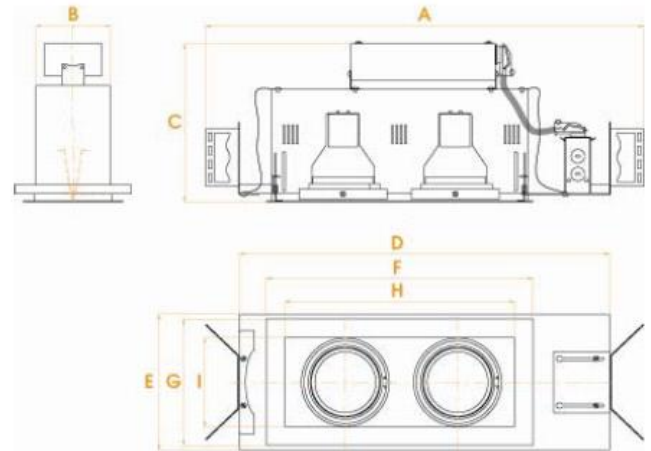

ECO-LITE

Specialty Lighting Products

33 Rockland Park Ave, Tappan, NY 10983

Tel. 800-345-9652 Fax 845-365-9777

www.eco-lite.com

Product No. EL-JMGP202-LED

DIMENSIONS

HOUSING			HOUSING FRAME		TRIM		APERTURE		CUT-OUT	
L	W	H	L	W	L	W	L	W	L	W
A	B	C	D	E	F	G	H	I		
21-1/2"	5"	7-3/4"	18-1/4"	6-5/8"	13-1/4"	6-3/8"	11-1/4"	4-3/8"	12-3/4"	5-1/8"

DESCRIPTION

- New Construction 2-Light Linear recessed fixture comprised of separate housing and trim. Trim design allows use in ceilings up to 2" thick. No IC, must maintain 3" clearance from any insulation on all sides.

HOUSING:

3/4" overlap flanges combined with "pull-tight" torsion springs allows forgiveness in minor dry wall cutting errors.

MOUNTING:

Designed to be installed with overlap flange trim. Universal mounting brackets allow the use of conduit, HB or FB bar stock, or "C" channel bars. Consult factory for possible use in trimless "mud-in" installations.