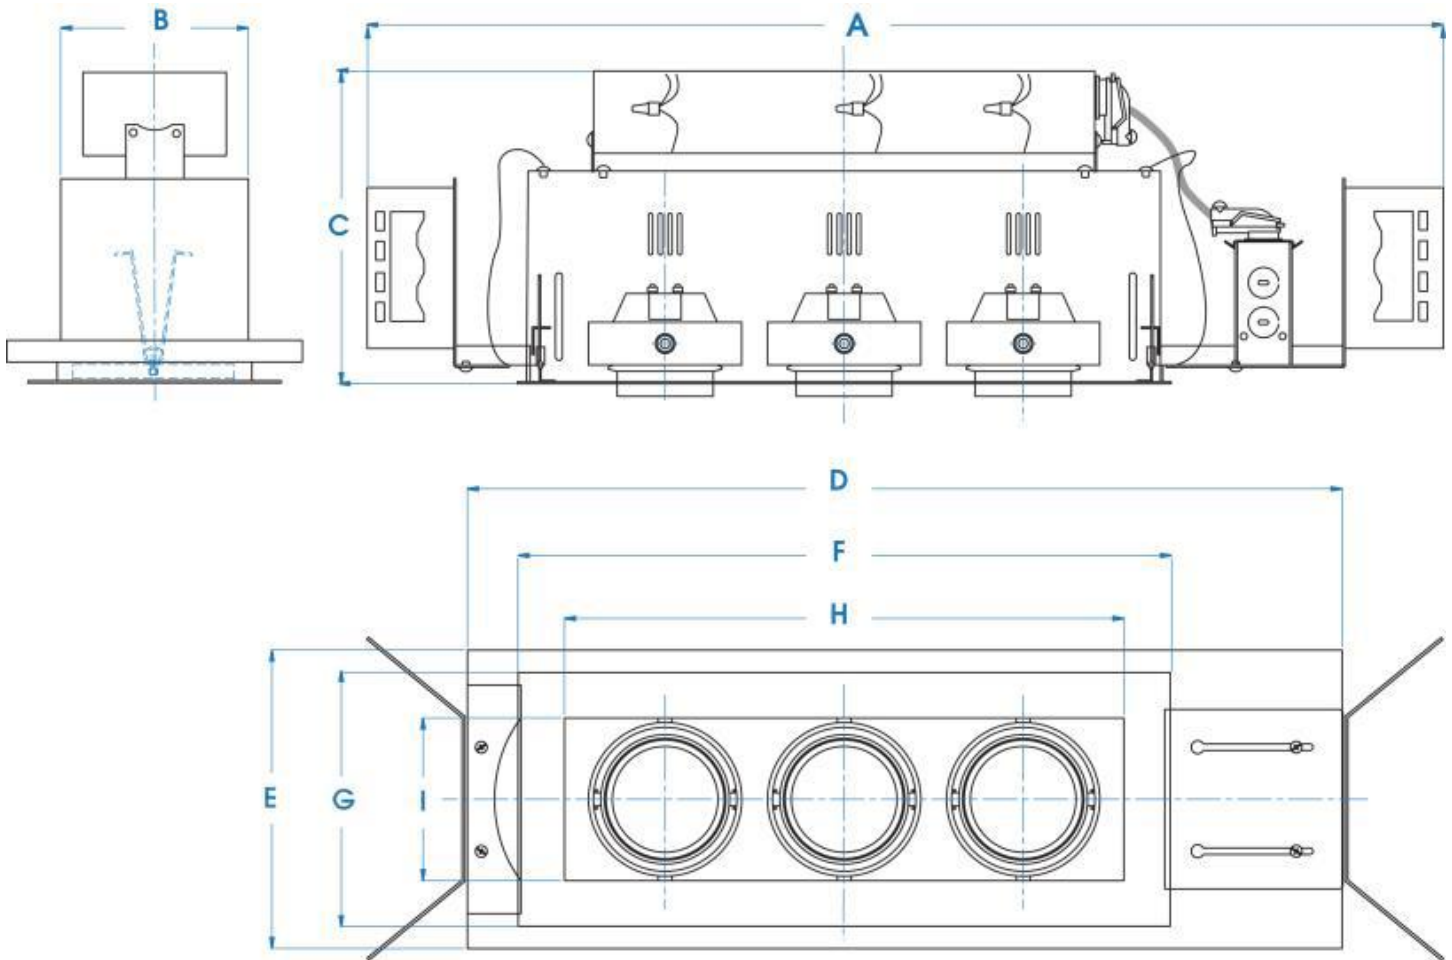

ECO-LITE

Specialty Lighting Products

33 Rockland Park Ave, Tappan, NY 10983

Tel. 800-345-9652 Fax 845-365-9777

www.eco-lite.com

Product No. EL-JMMG16502E-LED

New Construction recessed fixture comprised of separate housing and trim. Trim design allows use in ceilings up to 2" thick. No IC must maintain 3" clearance from any insulation on all sides. Built in electronic transformer. Vertical: Inner Ring 30° - Outer Ring 30°

Lamp: (2) MR16

Input Voltage: 120V

Output Voltage: 12V

Max Wattage: 50W

Length: 20-5/8"

Width: 3-3/8"

Height: 6"

Aperture: 7-1/8"L x 3-3/8"W

Cut Out: 7-1/2"L x 3-3/4"W

Product Options

Trim/Gimbal Finish:

AW

SB

SS

WB

Specifications

Lens Angles

SEE DIMMENSIONS GUIDE FOR ALL AVAILABLE FIXTURE SIZES BELOW:

DIMENSIONS

MODEL	HOUSING			HOUSING FRAME		TRIM		APERTURE		CUT-OUT	
	A	B	C	D	E	F	G	H	I		
MMG 1650-1E	17-3/8"	3-3/8"	6"	10-1/4"	5-1/8"	5-1/2"	5-1/8"	3-3/4"	3-3/8"	4-1/8"	3-3/4"
MMG 1650-2E	20-5/8"	3-3/8"	6"	13-7/8"	5-1/8"	8-7/8"	5-1/8"	7-1/8"	3-3/8"	7-1/2"	3-3/4"
MMG 1650-3E	24-1/2"	3-3/8"	6"	17-5/8"	5-1/8"	12-5/8"	5-1/8"	10-7/8"	3-3/8"	11-1/4"	3-3/4"
MMG 1650-4E	28"	3-3/8"	6"	21-1/4"	5-1/8"	16-1/4"	5-1/8"	14-1/2"	3-3/8"	14-7/8"	3-3/4"
MMG 1650-6E	37-3/8"	3-3/8"	6"	30-5/8"	5-1/8"	23-5/8"	5-1/8"	21-7/8"	3-3/8"	22-1/4"	3-3/4"